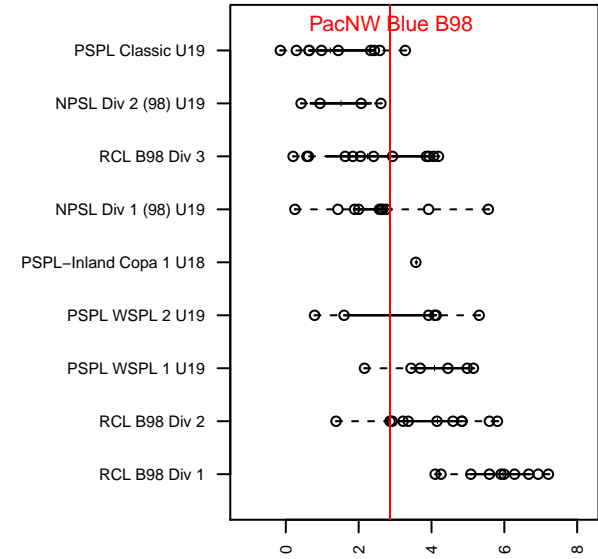

PacNW Blue B98

Pacific Northwest SC
 Tukwila, WA
 B98 total strength=1577
 attack=18.44 defense=11.8
 fall league = RCL B98 Div 2

alt names used:
 PACIFIC NORTHWEST SC PACNW 98 BLUE (
 PacNW , Boys Blue98
 PacNW B98 Blue B
 PACNW B98 BLUE (WA)
 PacNW B98 Blue
 PacNW B98 Blue B

**attack and defense variance (black dot)
relative to other teams
and top 10 in region**

**attack and defense rating
relative to others at age
and all opponents in last 13 months**

Performance relative to 13 month average