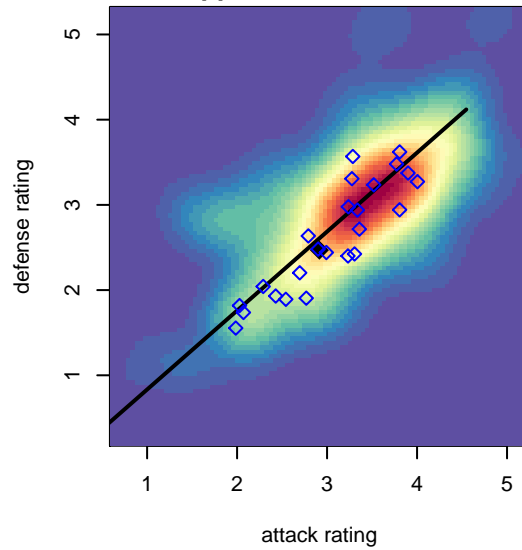

PacNW Blue B98

Pacific Northwest SC
 Tukwila, WA
 B98 total strength=1577
 attack=18.44 defense=11.8
 fall league = RCL B98 Div 2

alt names used:
 PACIFIC NORTHWEST SC PACNW 98 BLUE (
 PacNW , Boys Blue98
 PacNW B98 Blue B
 PACNW B98 BLUE (WA)
 PacNW B98 Blue
 PacNW B98 Blue B

**attack and defense variance (black dot)
relative to other teams
and top 10 in region**

**attack and defense rating
relative to others at age
and all opponents in last 13 months**

Performance relative to 13 month average