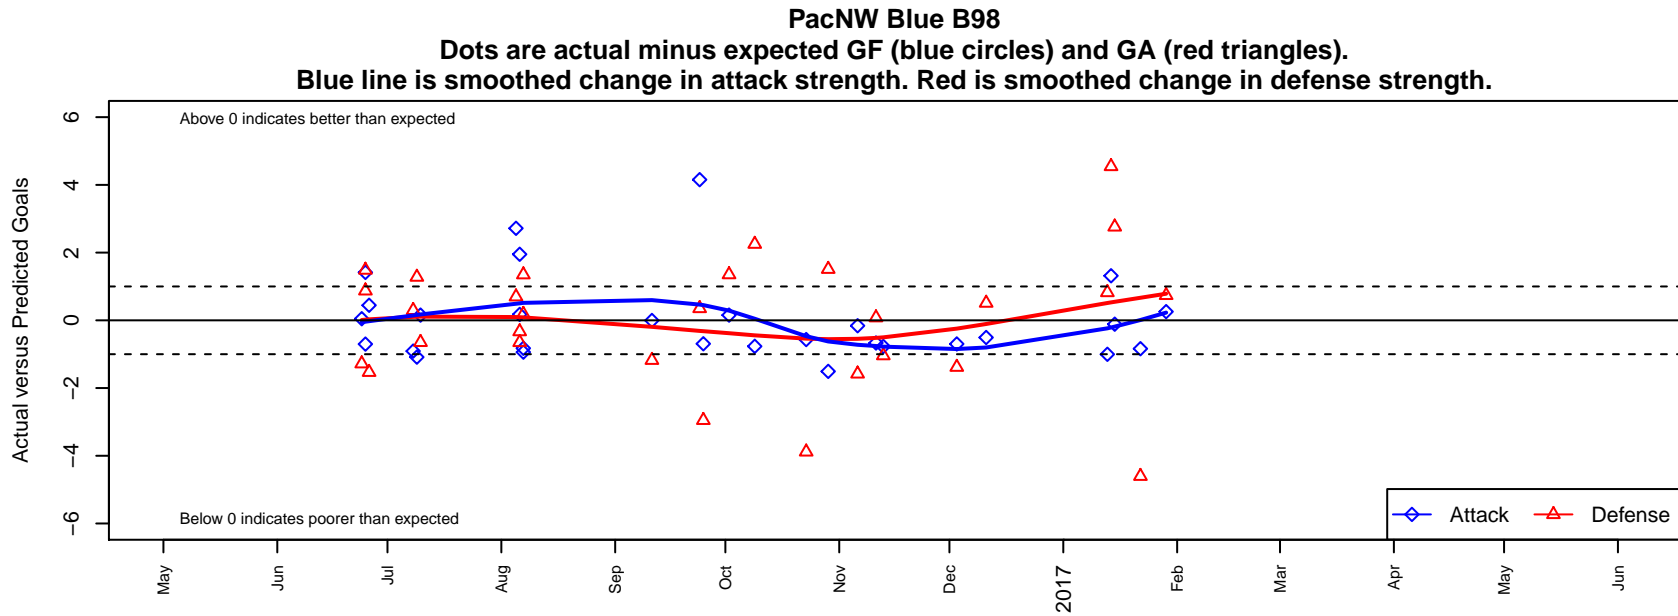

PacNW Blue B98

Pacific Northwest SC
 Tukwila, WA
 B98 total strength=1577
 attack=18.44 defense=11.8
 fall league = RCL B98 Div 2

alt names used:
 PACIFIC NORTHWEST SC PACNW 98 BLUE (
 PacNW , Boys Blue98
 PacNW B98 Blue B
 PACNW B98 BLUE (WA)
 PacNW B98 Blue
 PacNW B98 Blue B

**attack and defense variance (black dot)
relative to other teams
and top 10 in region**

**attack and defense rating
relative to others at age
and all opponents in last 13 months**

Performance relative to 13 month average