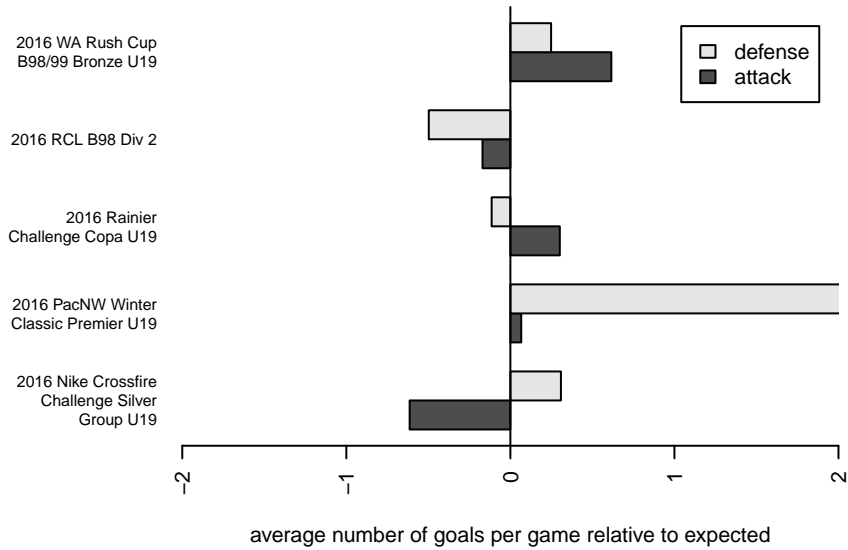

PacNW Blue B98

Pacific Northwest SC
 Tukwila, WA
 B98 total strength=1577
 attack=18.44 defense=11.8
 fall league = RCL B98 Div 2

alt names used:
 PACIFIC NORTHWEST SC PACNW 98 BLUE (
 PacNW , Boys Blue98
 PacNW B98 Blue B
 PACNW B98 BLUE (WA)
 PacNW B98 Blue
 PacNW B98 Blue B

Venues played:
 2016 Rainier Challenge Copa U19
 2016 Nike Crossfire Challenge Silver Group U1
 2016 WA Rush Cup B98/99 Bronze U19
 2016 RCL B98 Div 2
 2016 PacNW Winter Classic Premier U19
 2016 WYS Presidents Cup B98

**attack and defense variance (black dot)
relative to other teams
and top 10 in region**

**attack and defense rating
relative to others at age
and all opponents in last 13 months**

Performance relative to 13 month average