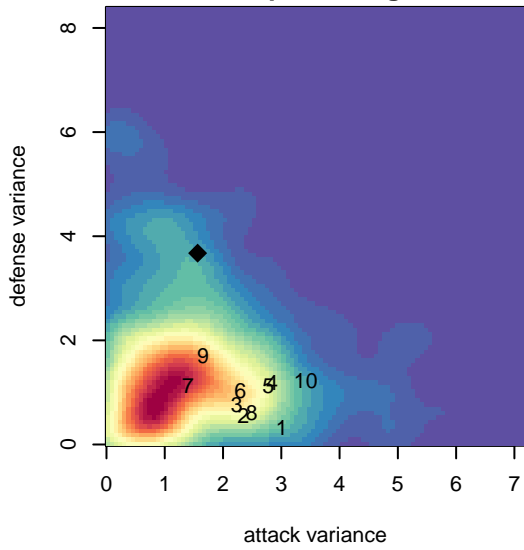

PacNW Blue B98

Pacific Northwest SC
 Tukwila, WA
 B98 total strength=1577
 attack=18.44 defense=11.8
 fall league = RCL B98 Div 2

alt names used:
 PACIFIC NORTHWEST SC PACNW 98 BLUE (
 PacNW , Boys Blue98
 PacNW B98 Blue B
 PACNW B98 BLUE (WA)
 PacNW B98 Blue
 PacNW B98 Blue B

**attack and defense variance (black dot)
relative to other teams
and top 10 in region**

**attack and defense rating
relative to others at age
and all opponents in last 13 months**

Performance relative to 13 month average