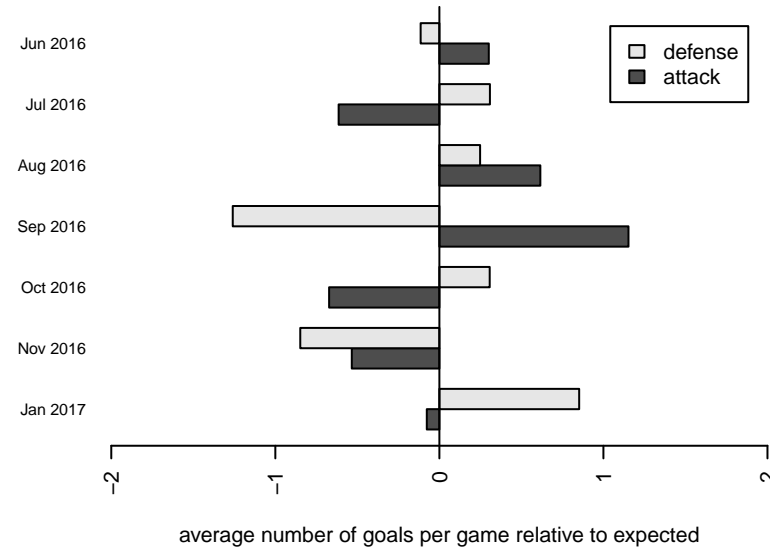

Performance relative to 13 month average